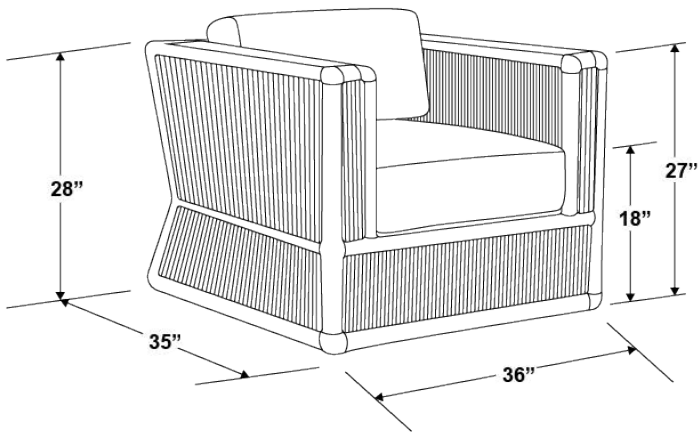

### SPECS

Width: 36"  
Depth: 35"  
Height: 28"  
Arm Height: 27"  
Seat Height: 18"  
Weight: 40 lbs

- Fully welded, powder coated aluminum frame.
- Wrapped in weather-resistant, colorfast outdoor rope in charcoal-grey.
- Weather resistant, high-resiliency foam cushions.
- Stocked in Premium Sunbrella fabric in Echo Ash.
- Non-marking plastic glides.
- Commercial Quality Construction.
- Standard 54" fabric COM yardage required: 3 Yards.